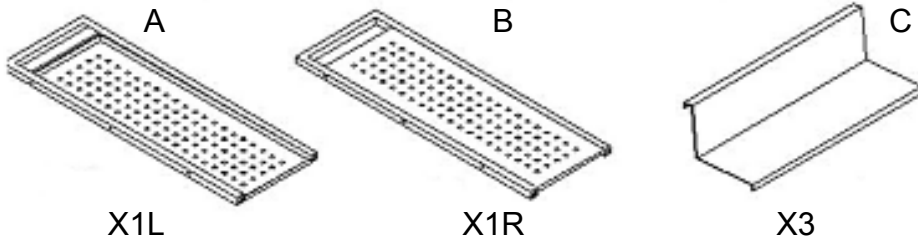

## Assembly Instructions

ITEM #5410

**WARRANTY** Buddy Products has a 2 year limited warranty against defects in workmanship and materials. Returns will be handled on a case by case basis.

Questions or Concerns? Feel free to call our customer service department at 800-886-8688. Business hours are 7:30am - 4:30pm CST or you can visit our web site at [www.buddyproducts.com](http://www.buddyproducts.com)