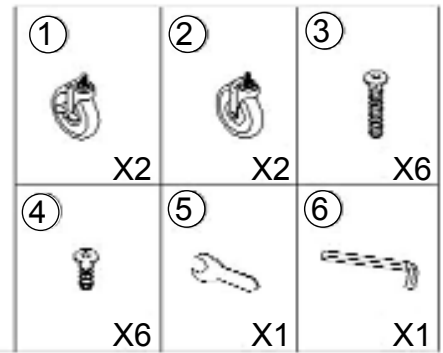

## Assembly Instructions

ITEM #5410

**WARRANTY** Buddy Products has a 2 year limited warranty against defects in workmanship and materials. Returns will be handled on a case by case basis.

Questions or Concerns? Feel free to call our customer service department at 800-886-8688. Business hours are 7:30am - 4:30pm CST or you can visit our web site at [www.buddyproducts.com](http://www.buddyproducts.com)