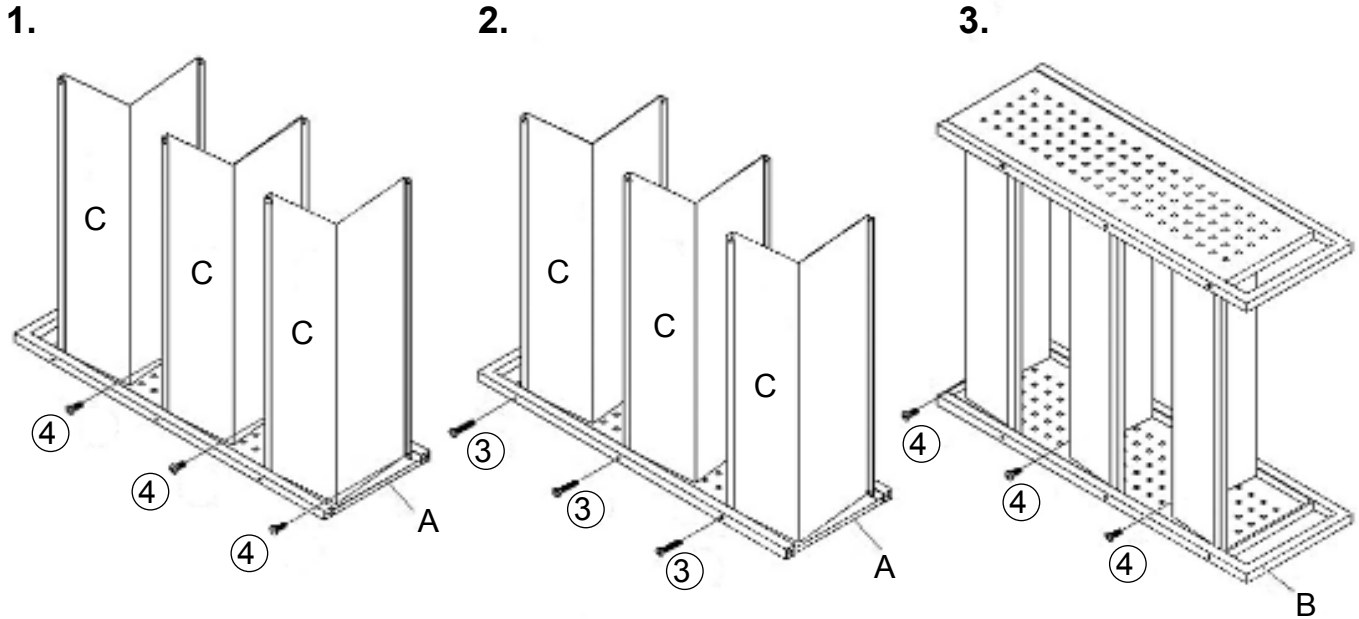

## Assembly Instructions

ITEM #5410

**WARRANTY** Buddy Products has a 2 year limited warranty against defects in workmanship and materials. Returns will be handled on a case by case basis.

Questions or Concerns? Feel free to call our customer service department at 800-886-8688. Business hours are 7:30am - 4:30pm CST or you can visit our web site at [www.buddyproducts.com](http://www.buddyproducts.com)