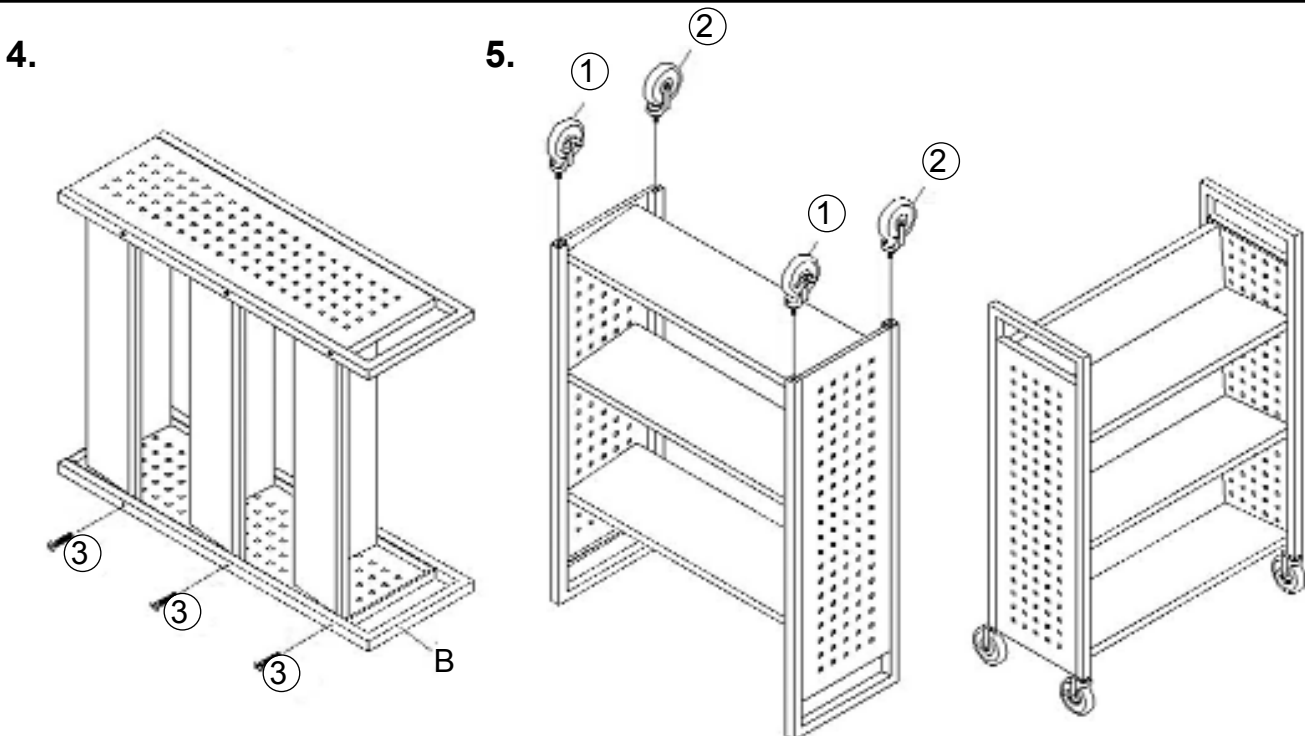

## Assembly Instructions

ITEM #5410

**WARRANTY** Buddy Products has a 2 year limited warranty against defects in workmanship and materials. Returns will be handled on a case by case basis.

Questions or Concerns? Feel free to call our customer service department at 800-886-8688. Business hours are 7:30am - 4:30pm CST or you can visit our web site at [www.buddyproducts.com](http://www.buddyproducts.com)