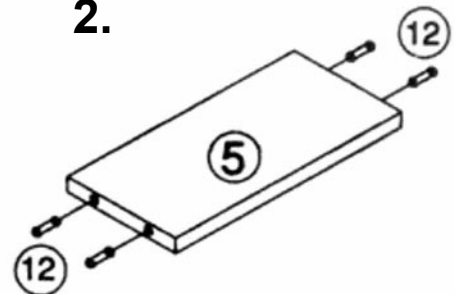

Buddy Products

ITEM #9147

Assembly Instructions

1.

2.

WARRANTY Buddy Products has a 2 year limited warranty against defects in workmanship and materials. Returns will be handled on a case by case basis.