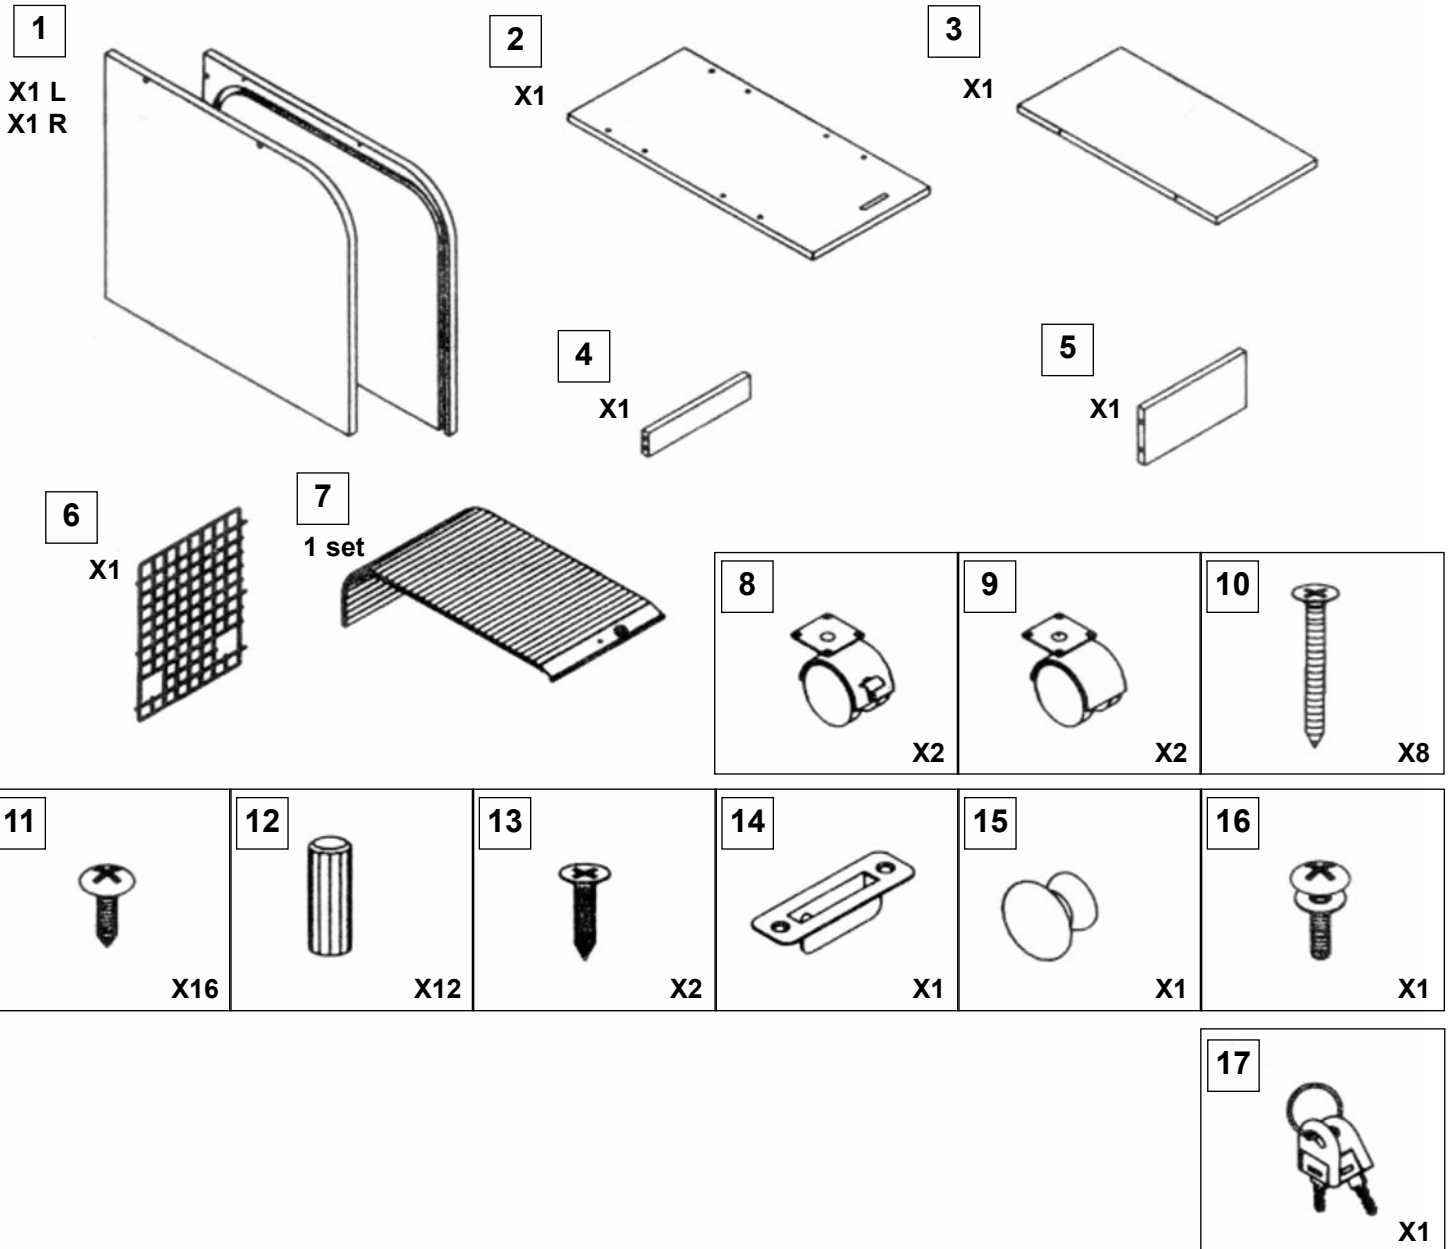

Buddy Products

ITEM #9147

Assembly Instructions

1.

2.

WARRANTY Buddy Products has a 2 year limited warranty against defects in workmanship and materials. Returns will be handled on a case by case basis.