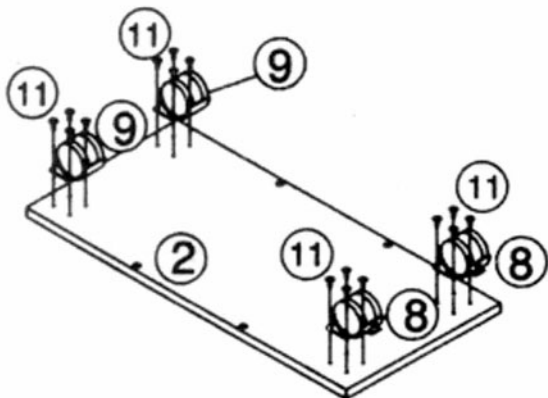

Buddy Products

ITEM #9147

Assembly Instructions

1.

2.

WARRANTY Buddy Products has a 2 year limited warranty against defects in workmanship and materials. Returns will be handled on a case by case basis.