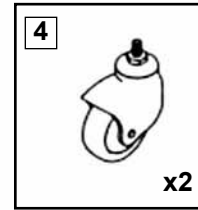

Buddy Products

ITEM #5419

Assembly Instructions

WARRANTY Buddy Products has a 2 year limited warranty against defects in workmanship and materials. Returns will be handled on a case by case basis.

Questions or Concerns? Feel free to call our customer service department at 800-886-8688. Business hours are 7:30am - 4:30pm CST or you can visit our web site at www.buddyproducts.com