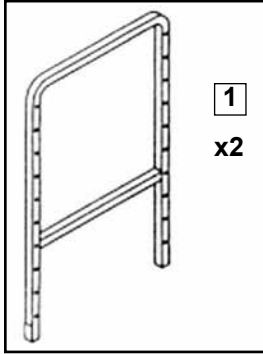

Buddy Products

ITEM #5419

Assembly Instructions

WARRANTY Buddy Products has a 2 year limited warranty against defects in workmanship and materials. Returns will be handled on a case by case basis.

Questions or Concerns? Feel free to call our customer service department at 800-886-8688. Business hours are 7:30am - 4:30pm CST or you can visit our web site at www.buddyproducts.com