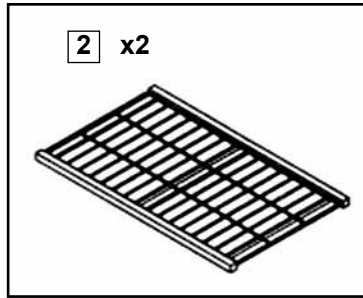

Buddy Products

ITEM #5419

Assembly Instructions

WARRANTY Buddy Products has a 2 year limited warranty against defects in workmanship and materials. Returns will be handled on a case by case basis.

Questions or Concerns? Feel free to call our customer service department at 800-886-8688. Business hours are 7:30am - 4:30pm CST or you can visit our web site at www.buddyproducts.com