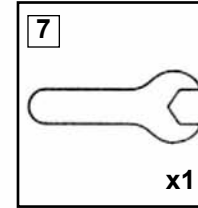

Buddy Products

ITEM #5419

Assembly Instructions

WARRANTY Buddy Products has a 2 year limited warranty against defects in workmanship and materials. Returns will be handled on a case by case basis.

Questions or Concerns? Feel free to call our customer service department at 800-886-8688. Business hours are 7:30am - 4:30pm CST or you can visit our web site at www.buddyproducts.com