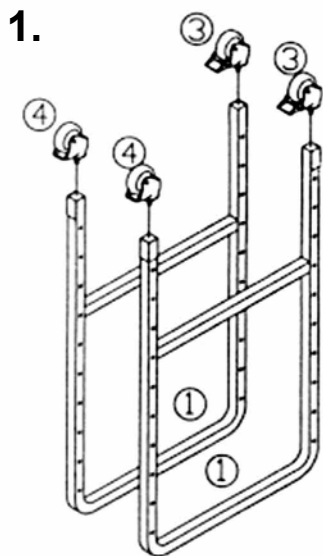

Buddy Products

ITEM #5419

Assembly Instructions

WARRANTY Buddy Products has a 2 year limited warranty against defects in workmanship and materials. Returns will be handled on a case by case basis.

Questions or Concerns? Feel free to call our customer service department at 800-886-8688. Business hours are 7:30am - 4:30pm CST or you can visit our web site at www.buddyproducts.com