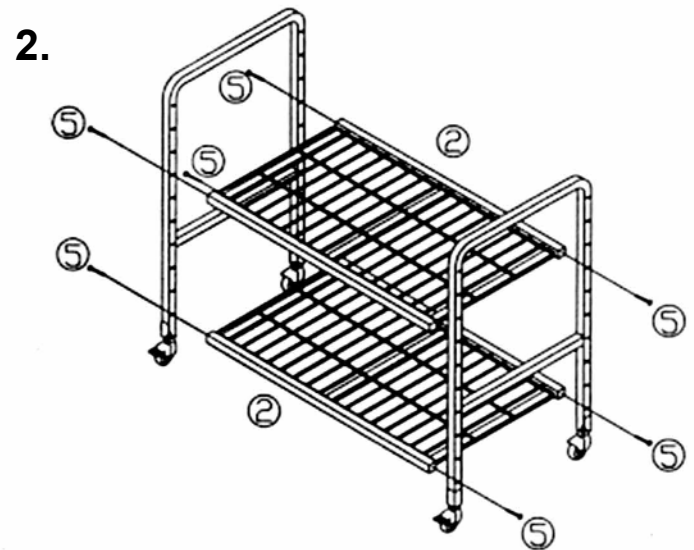

Buddy Products

ITEM #5419

Assembly Instructions

WARRANTY Buddy Products has a 2 year limited warranty against defects in workmanship and materials. Returns will be handled on a case by case basis.

Questions or Concerns? Feel free to call our customer service department at 800-886-8688. Business hours are 7:30am - 4:30pm CST or you can visit our web site at www.buddyproducts.com