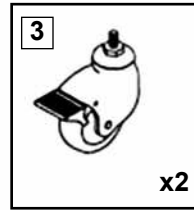

Buddy Products

ITEM #5419

Assembly Instructions

WARRANTY Buddy Products has a 2 year limited warranty against defects in workmanship and materials. Returns will be handled on a case by case basis.

Questions or Concerns? Feel free to call our customer service department at 800-886-8688. Business hours are 7:30am - 4:30pm CST or you can visit our web site at www.buddyproducts.com